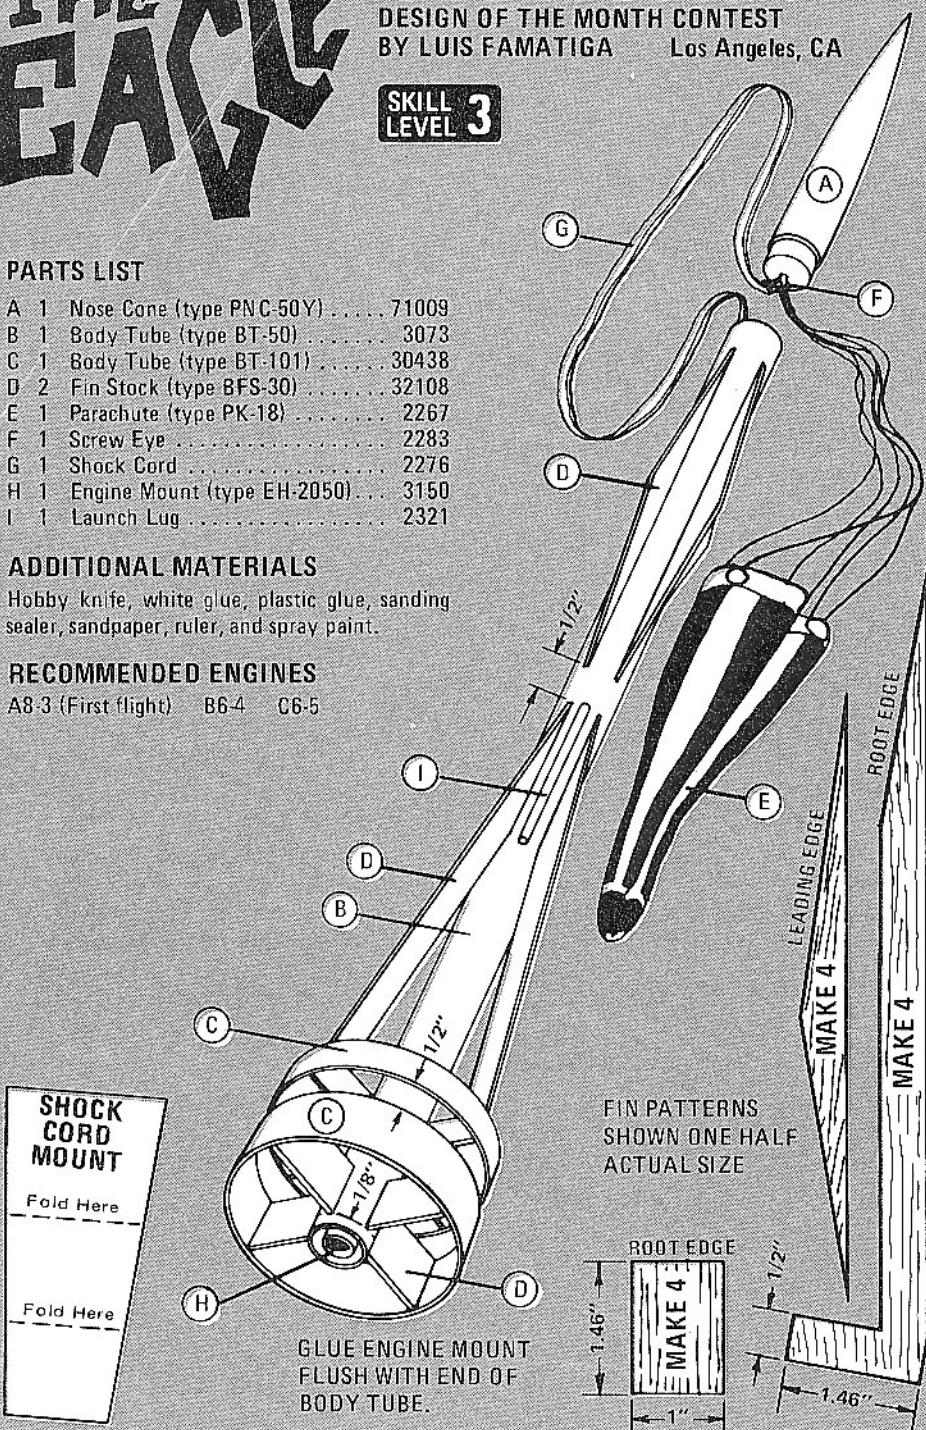

THE EAGLE

HONORABLE MENTION APRIL 1978
 DESIGN OF THE MONTH CONTEST
 BY LUIS FAMATIGA Los Angeles, CA

SKILL LEVEL 3

PARTS LIST

A	1	Nose Cone (type PNC-50Y)	71009
B	1	Body Tube (type BT-50)	3073
C	1	Body Tube (type BT-101)	30438
D	2	Fin Stock (type BFS-30)	32108
E	1	Parachute (type PK-18)	2267
F	1	Screw Eye	2283
G	1	Shock Cord	2276
H	1	Engine Mount (type EH-2050)	3150
I	1	Launch Lug	2321

ADDITIONAL MATERIALS

Hobby knife, white glue, plastic glue, sanding sealer, sandpaper, ruler, and spray paint.

RECOMMENDED ENGINES

A8-3 (First flight) B6-4 C6-5

FIN PATTERNS
 SHOWN ONE HALF
 ACTUAL SIZE

GLUE ENGINE MOUNT
 FLUSH WITH END OF
 BODY TUBE.